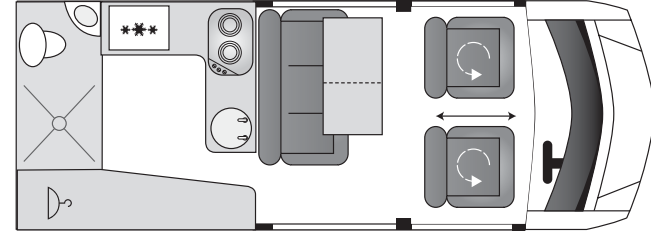

DRIVING/DINING