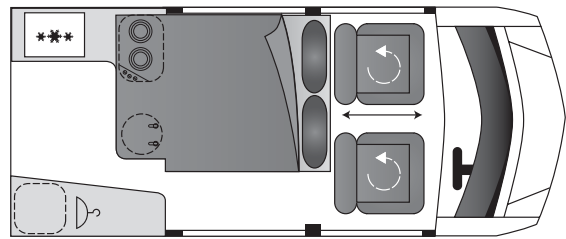

LOWER SLEEPING