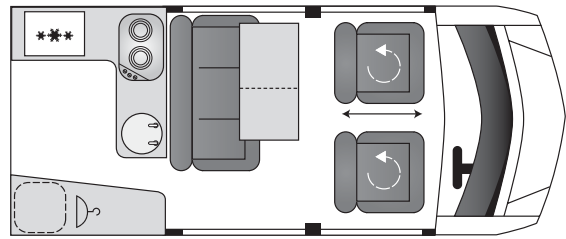

DRIVING/DINING