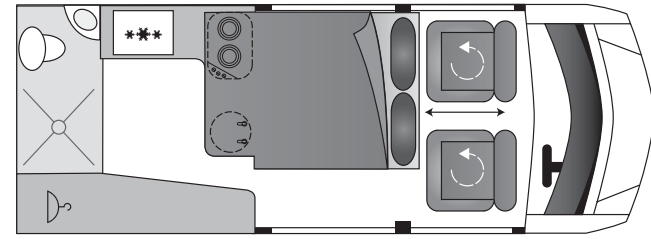

LOWER SLEEPING